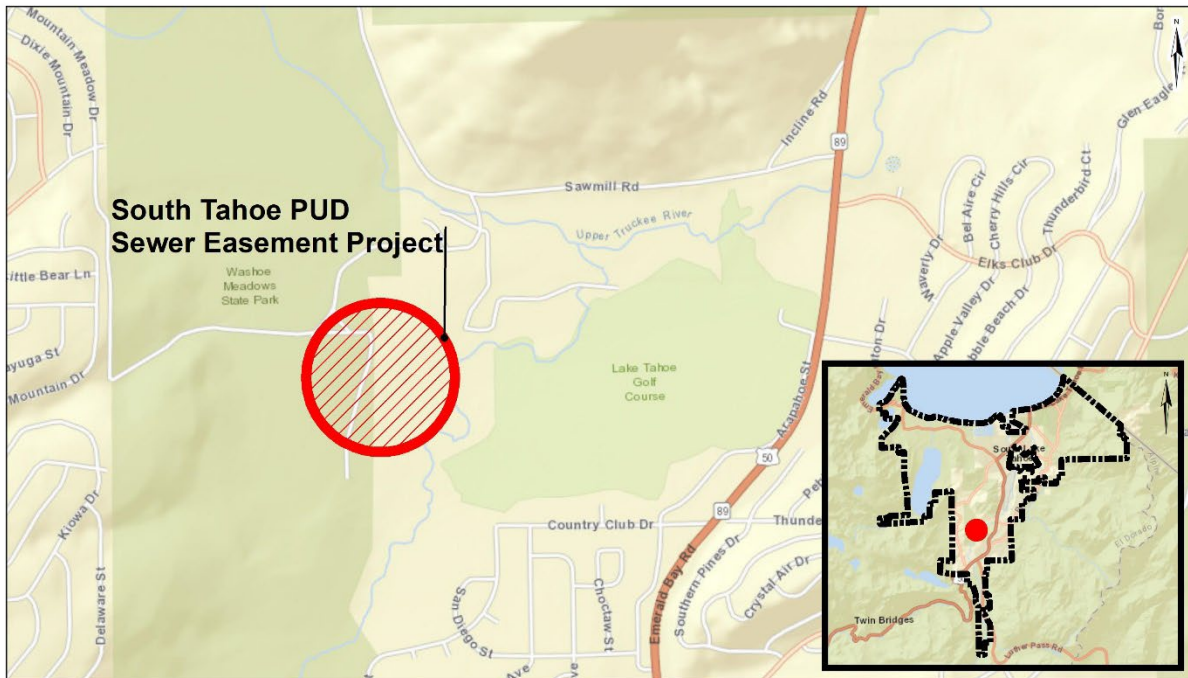

**News Release**

South Tahoe Public Utility District  
1275 Meadow Crest Drive,  
South Lake Tahoe CA 96150

Contact: Shelly Thomsen  
[sthomsen@stpubd.us](mailto:sthomsen@stpubd.us)  
530-543-6208

**Sewer Easement Project in Washoe State Park**

South Lake Tahoe (September 16, 2022) – The South Tahoe Public Utility District is repairing easement roads in Washoe State Park to improve access to critical sewer infrastructure and jointly benefit recreational user. The project will occur on the trail south of Amacker Ranch, between the meadow and the Lake Tahoe Golf Course. Work is planned for September 26 through October 21, 2022. Use caution around the work zone and seek alternate trails. If you have questions regarding the project, contact South Tahoe Public Utility District at 530-544-6474.